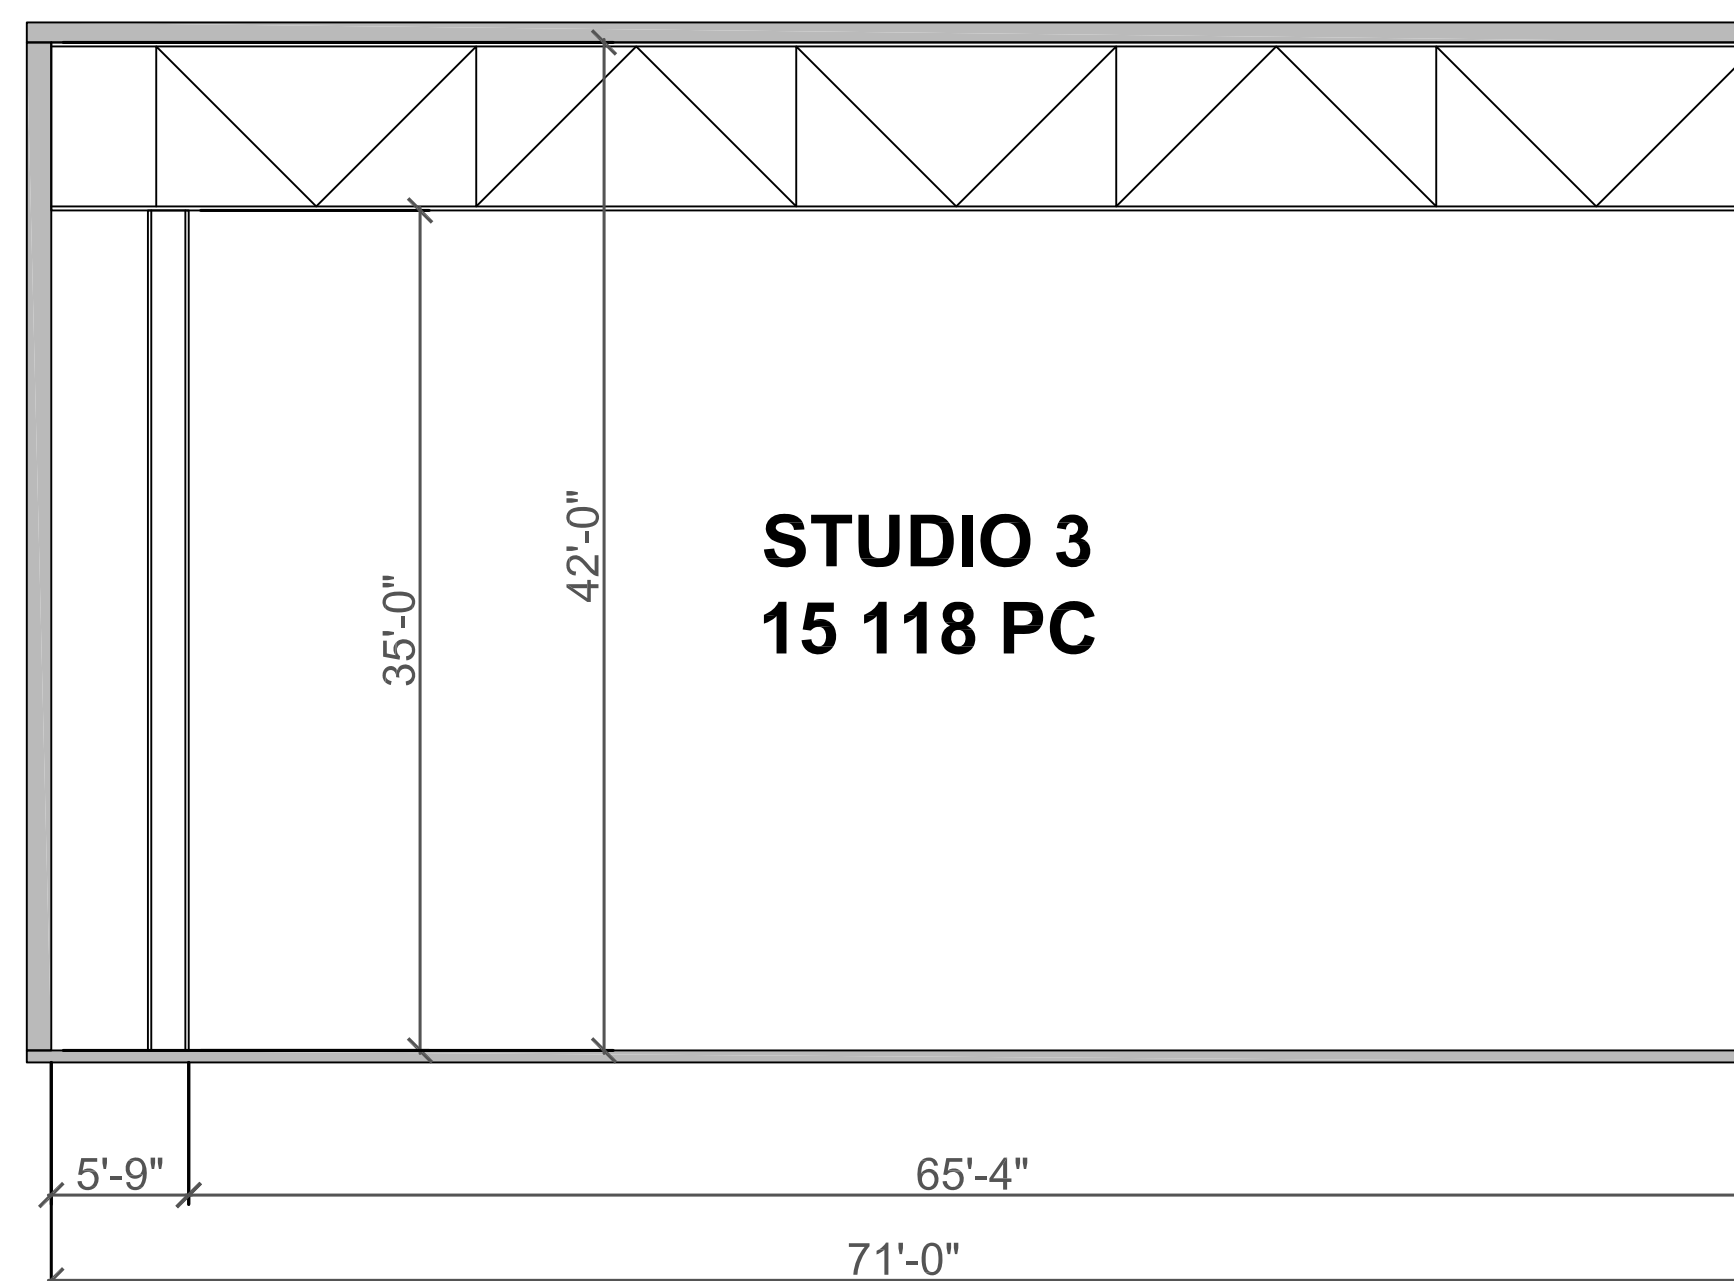

STUDIO 3
STUDIO 3: 15 118 SQ FT / 1404,50 SQ M
42'-0" CLEAR UNDER ROOF
35'-0" CLEAR UNDER BEAM

SECTION STUDIO 3

CLIENT :
MTL GRANDE STUDIOS
1870 LE BER STREET, MONTREAL
QC, H3K 2A4

PLAN STUDIO 3