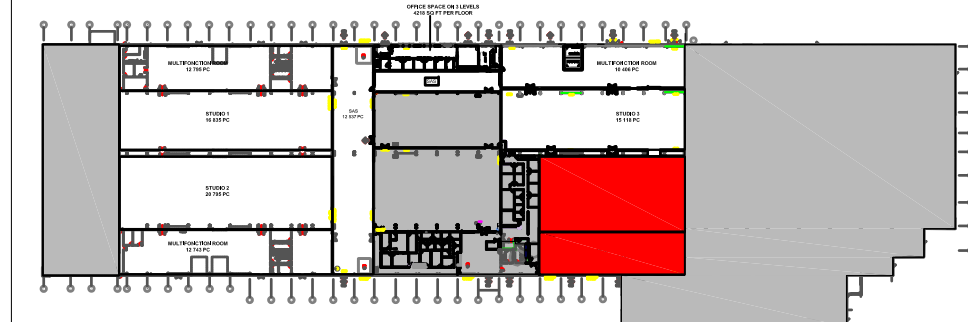

STUDIO 4
 STUDIO 4: 14 632 SQ FT / 1359,35 SQ M
 62'-0" CLEAR UNDER ROOF
 55'-0" CLEAR UNDER BEAM

SECTION STUDIO 4

**MTL
 GRANDE
 CAMERA**

CLIENT:
MTL GRANDE STUDIOS
 1870 LE BER STREET, MONTREAL
 QC, H3K 2A4

PLAN STUDIO 4