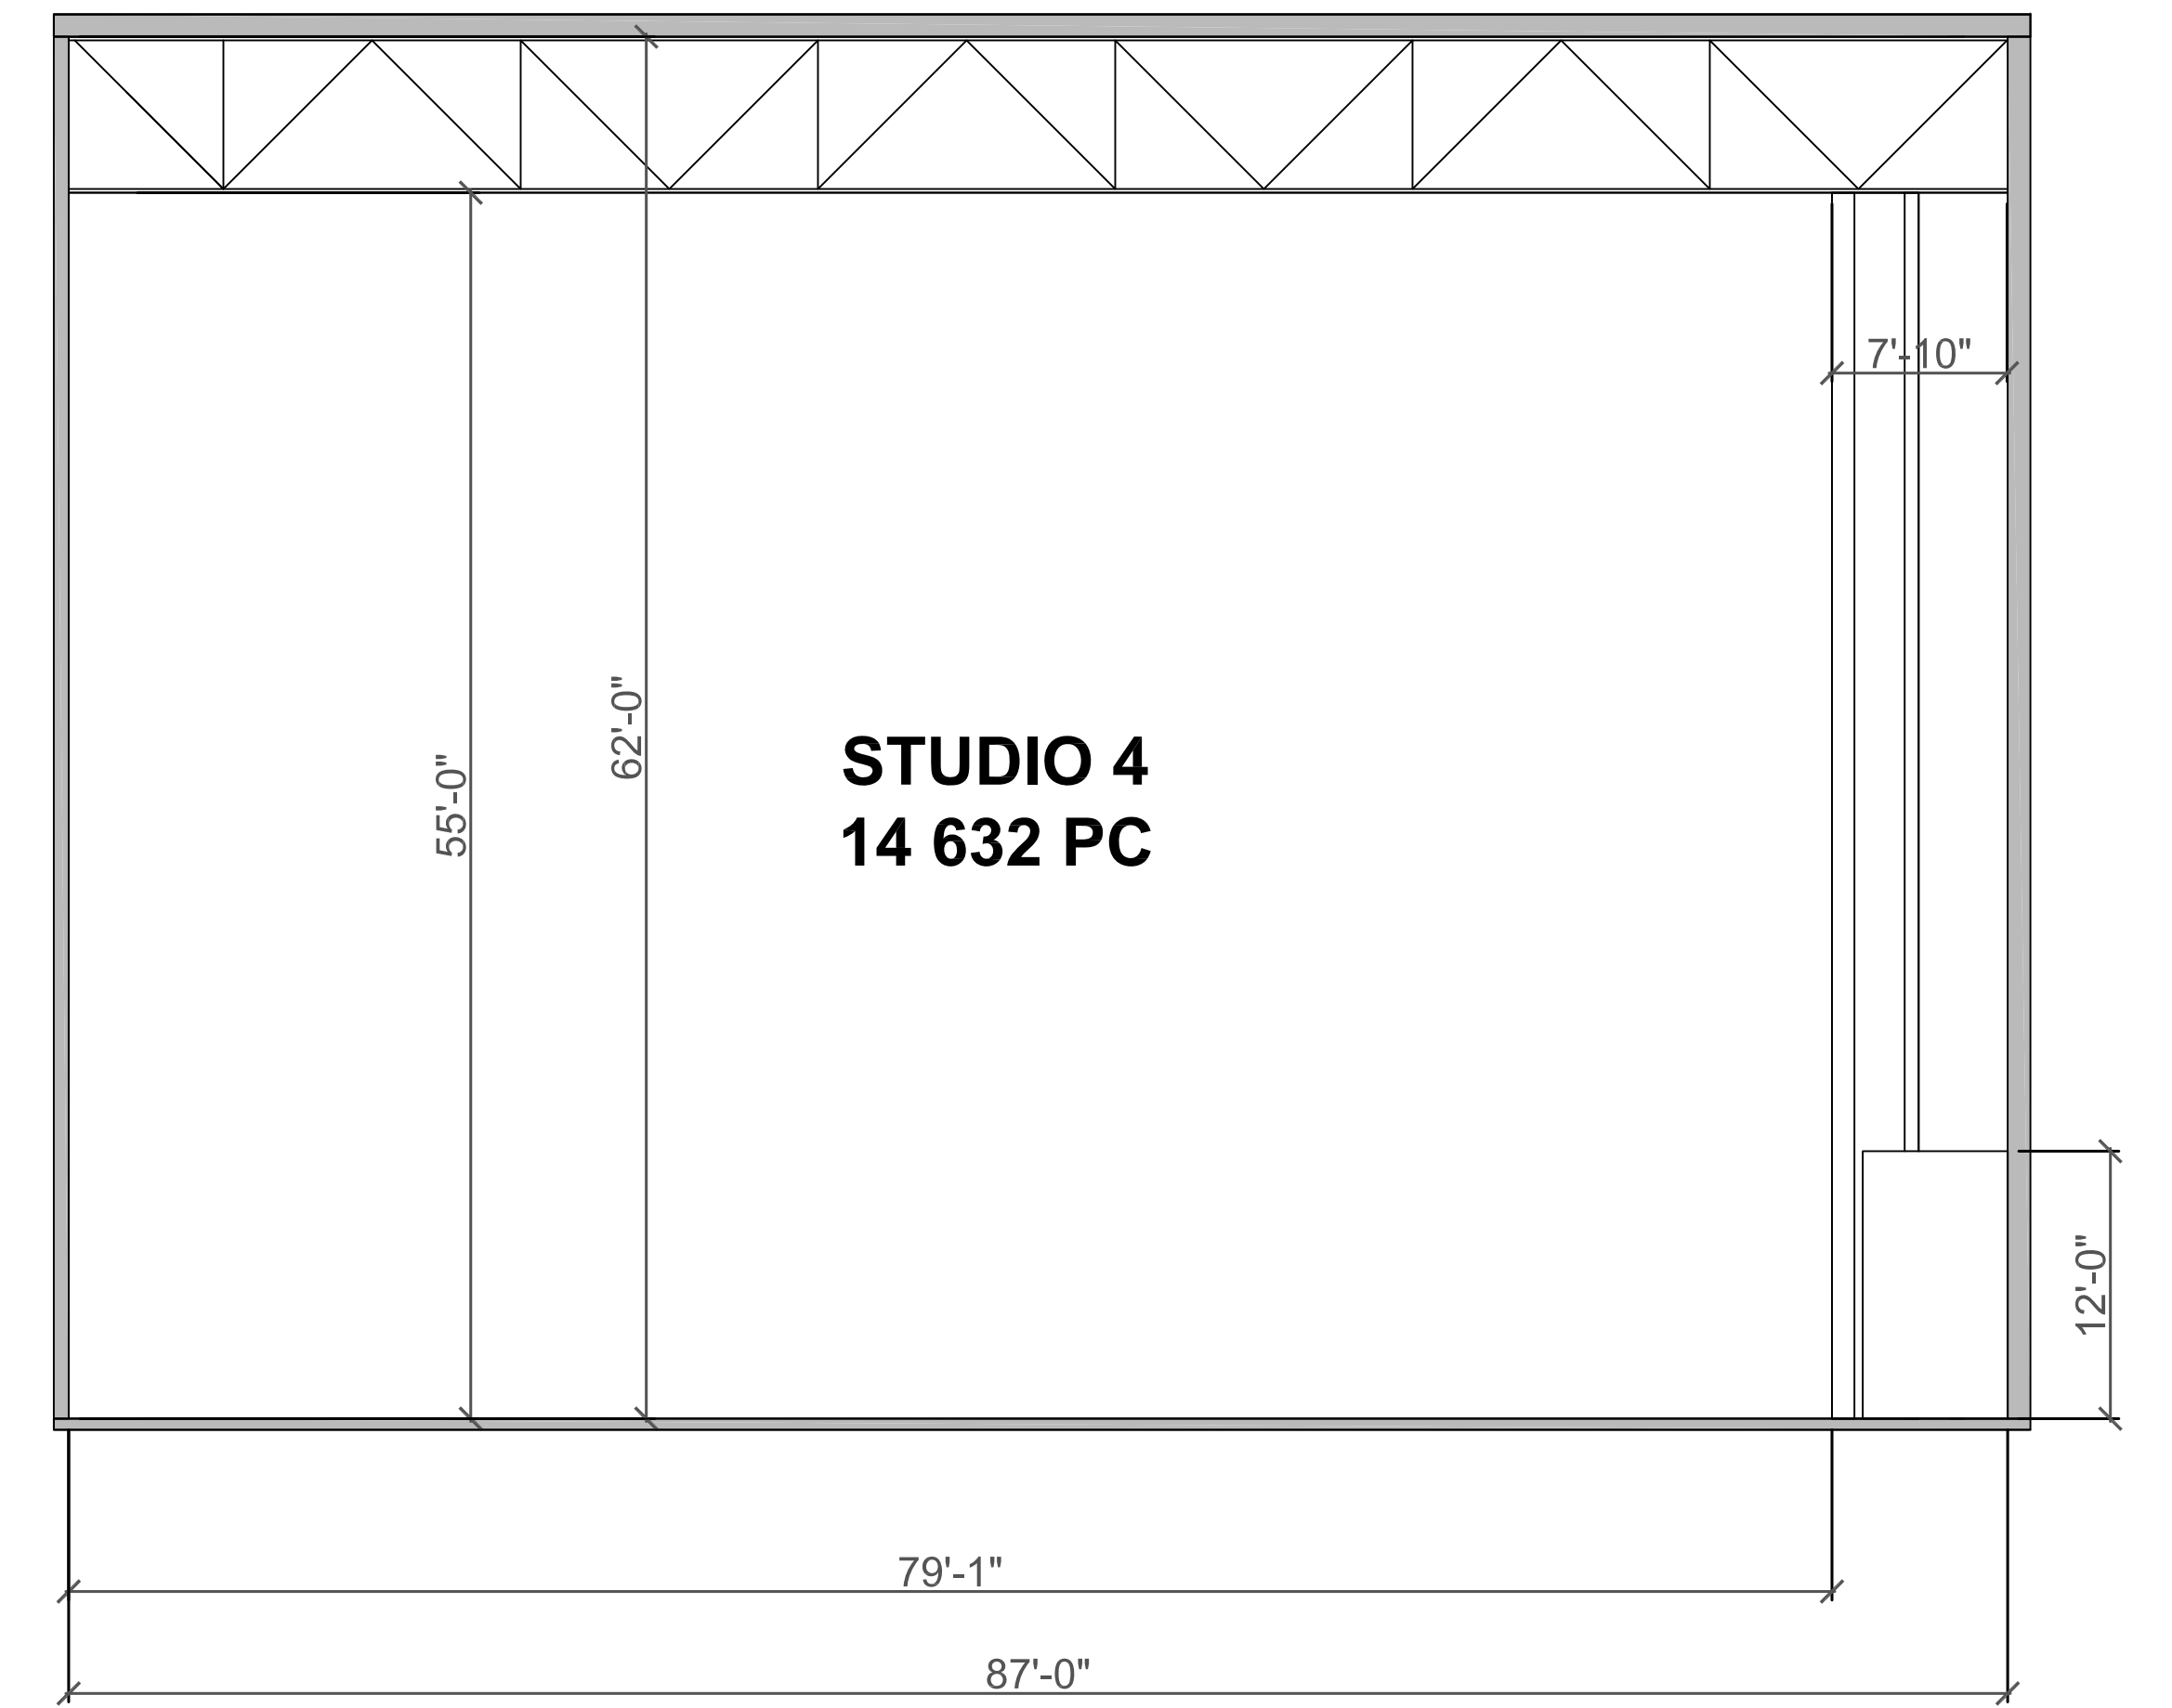

STUDIO 4
 STUDIO 4: 14 632 SQ FT / 1359,35 SQ M
 62'-0" CLEAR UNDER ROOF
 55'-0" CLEAR UNDER BEAM

SECTION STUDIO 4

**MTL
 GRANDE
 CAMERA**

CLIENT:
MTL GRANDE STUDIOS
 1870 LE BER STREET, MONTREAL
 QC, H3K 2A4

PLAN STUDIO 4